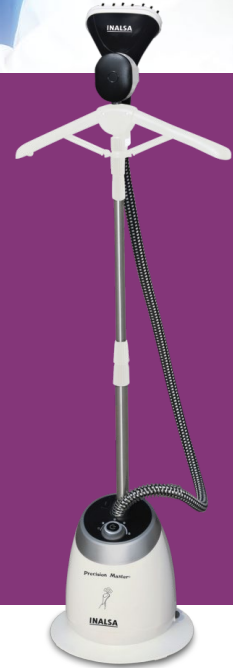

ROTI & DOSA MAKER

GARMENT STEAMERS

PRECISION MASTER GARMENT STEAMER

- 1.4 L Detachable, Transparent Water Tank
- 4 Steam Modes for All Garment Types
- Stainless Steel Sole Plate
- Adjustable Pole Height
- Boil Dry Protection and Auto Shut OFF
- Accessories: Garment Hanger, Detachable Fabric Brush, Hand Glove

1600W | MRP: ₹ 6995/-

Vertical Steam for Quick Wrinkle Removal

360° Rotating Hanger

Variable Steam Output 23-40 gm/min

MIASMA HANDY STEAMER

- Vertical Steam for Quick Wrinkle Removal
- 200 ml Water Tank Capacity
- Steam output 20gm/min
- Detachable Fabric Brush
- Power ON/OFF Indicator
- Overheat Safety Protection
- Boil Dry Protection

800W | MRP: ₹ 1995/-

FLAIR STEAM IRON

- Steam / Spray / Dry Ironing
- Ceramic Coated Sole Plate
- Powerful Spray and Steam Burst
- Anti-Drip, Anti Calc, Self-Clean Functions
- Variable Steam & Temp. Control
- 360° Swivel Cord Movement
- Vertical Ironing
- ISI Approved