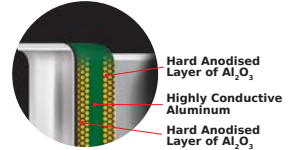

26cm ₹ 1099 | 30cm ₹ 1290

Crepe Pan

26cm ₹ 1050 | 30cm ₹ 1290

Hard Anodised Cookware

Hard Anodised Cookware is food grade and as strong as stainless steel.

Cool touch bakelite handles with easy-to-lift SS lids. The SS plate at base makes the cookware induction friendly.