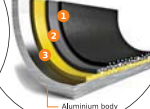

Special Anti-Distortion Metal Disc

Casserole