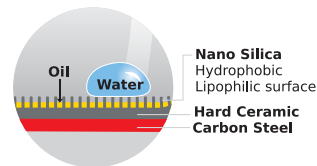

Fry Pan
20cm ₹ 1290 | 24cm ₹ 1690