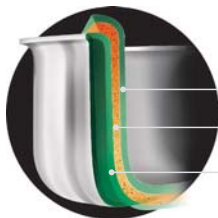

not induction friendly

22cm ₹ 850 | 26cm ₹ 1390
26cm thick BKH ₹ 1290
30cm NS BKH ₹ 1090

Cook & Serve Casserole

22cm (3.5 L) ₹ 1990 | 30cm (8.0 L) ₹ 2990

Tri Ply Stainless Steel Cookware

Cookware with 3 layers, inside layer food grade stainless steel, a sandwich Aluminum and outside magnetic stainless steel. Strong Die Cast Stainless Steel Handles. SS Lids and Rivets.