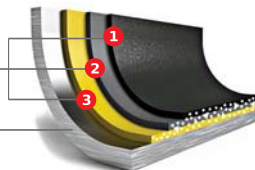

Triple layer non-stick coating with ceramic reinforcement

Aluminium body