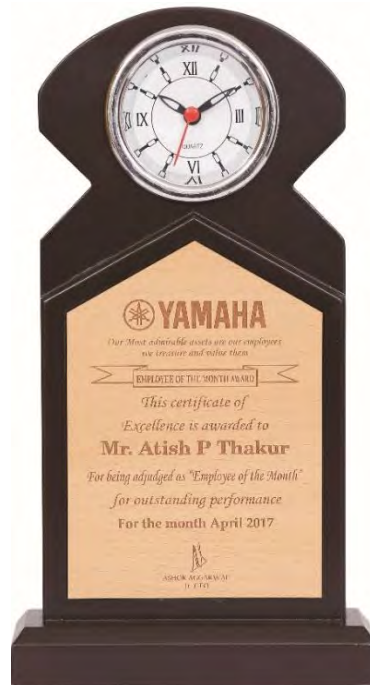

74. UTI MUTUAL FUND WOODEN TROPHY WITH GOLDEN BASE (PRINT SIZE 5"X5")

75. MAX LIFE INSURANCE

WOODEN TROPHY WITH GOLDEN BASE (PRINT SIZE 5"X5")

76. YAMAHA

WOODEN TROPHY WITH WATCH & ENGRAVING (PRINT SIZE 5"X4")